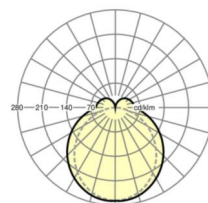

CHARACTERISTICS

Order number	19130006064
EAN number	4020863392919
Commodity code	94051190
Certification mark	IP 20, Protection class I, ENEC10 VDE, F, HACCP DIN10500/Food/IFS-application-related suitability/BRC, Indoor, CE
Impact resistance (IK rating)	IK03 (10°C bis 40°C)
Ambient temperatur	ta 10°C to 40°C
Special properties	Ready for IoT
Warranty period	5 years
State funding programs	BEG - Federal funding for efficient buildings (valid only for Germany)

ELECTRICAL ENGINEERING

Controller	Electronic driver DALI2 (1 pcs.)
System output	27W
Mains voltage	230V/50Hz
Circuit breakers (inrush current)	13 pieces/B10, 21 pieces/B16, 21 pieces/C10, 35 pieces/C16
Energy efficiency class/light source	C

LIGHTING TECHNOLOGY

Placement	LED, Colour rendering/Light colour CRI ≥ 80 / 3000K
Colour tolerance (MacAdam)	3SDCM
Photobiological safety (Luminaire)	RG1
Nominal luminous flux	4522lm
LED service life	50000h L80/B10 (Tq 40°C)
Luminaire luminous efficiency	166lm/W
Beam angle	130° (C0) / 110° (C90)
UGR lat./long.	23.7 / 22.2

MECHANICS

Housing colour	black RAL 9005
Dimensions (LxWxH/DxH)	1531mm x 63mm x 54mm
Weight (net)	2kg
Type of installation	Mounting rail system installation, Light structure

Dimensions

L	1531 mm	Length
B	63 mm	Width
H	54 mm	Height

DEEP-LINK

<https://www.regiolum.de/en/article/19130006064>